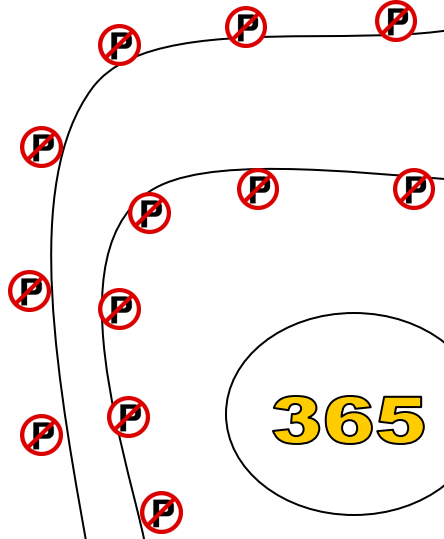

Burgess St

W. Lincoln Ave

W. Lincoln Ave

S. State St.

S. State St.

Kiswaukee River

Doty Park

Dari Ripple

Limited

Over Flow Parking

Fire Department

Leonard Ct.

Over Flow Parking

Shopper

PNC Bank

365

Warming House

Downtown Street Parking

365 W. Locust Street

W. Locust Street

E. Locust St

Retricted

Riverside Ice Arena Phone: 815-547-5711 ext 50

Riverside Ice Arena Overflow Parking