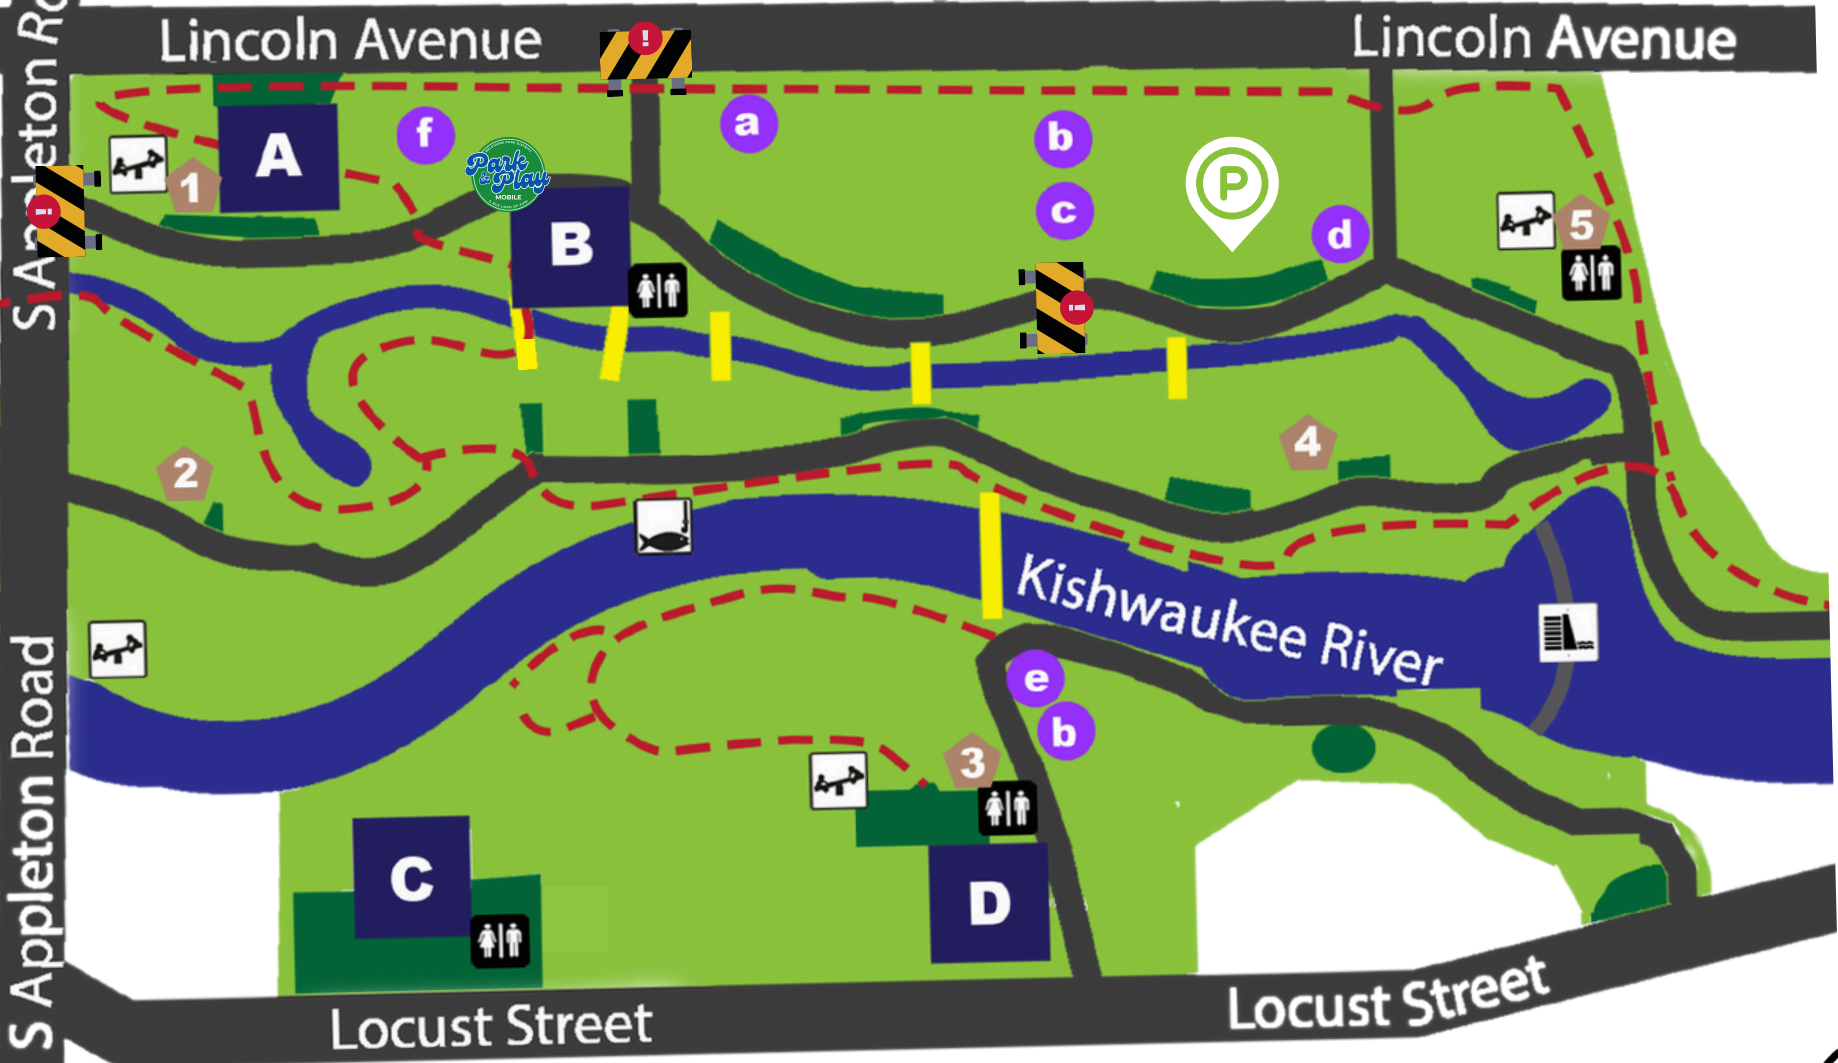

unplug ILLINOIS At Belvidere Park

Buildings
A - Administration Building
B - Baltic Mill
C - Rivers Edge Recreation Center
D - Maintenance Center

Shelters
1 - Bloom
2 - Whispering Pines
3 - Cottonwood
4 - Sugar Maple
5 - Kiddieland

Attractions
a - Tennis Courts
b - Basketball Courts
c - Pickleball Courts
d - Joe Lewis Ball Field
e - Volleyball Court
f - Festival Grounds

Legend
Public Bathroom
Playground
Fishing
Canoe Launch
Dam
Walking Path
Parking Lot